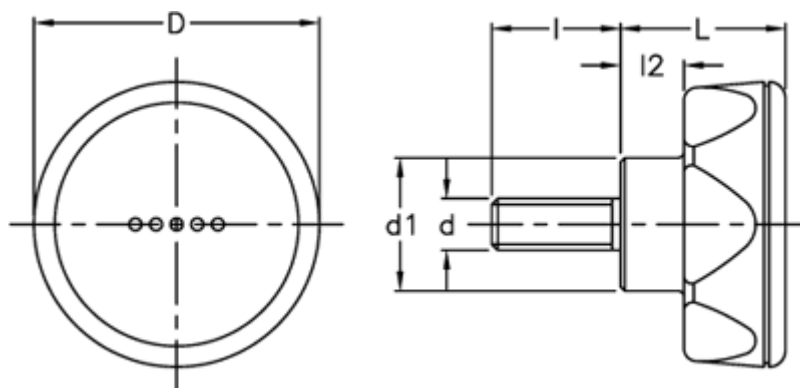

Article number: 23052224065

Description: E+G Lobe knob
ELK.56-p M8x20-C5 light-blue centre cap

Measures

D	= 56
d1	= 26.5
d 6g	= M8
l	= 20
L	= 29
l2	= 11